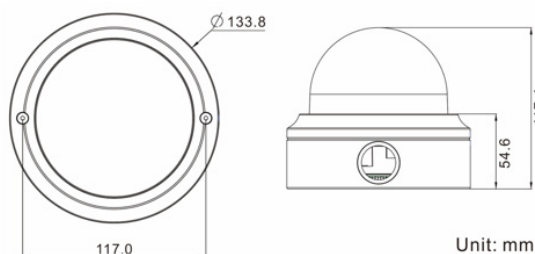

# SE2 Outdoor IR Dome

Ruggedized 2MP dome with HDR and built-in IR, for outdoor applications

Shown with optional wall mount

Shown with optional sunshield/wall mount

For customers who need to monitor activity in a variety of lighting conditions, from bright light to complete darkness, the **SE2 Outdoor IR Dome** from March Networks® integrates IR LEDs, High Dynamic Range (HDR), a P-Iris, and 2MP resolution to guarantee superior image quality, regardless of lighting. The camera is protected by a rugged, weather-proof (IP66), vandal-resistant (IK10) enclosure, and generates an alert in the event someone attempts to obstruct or move the camera.